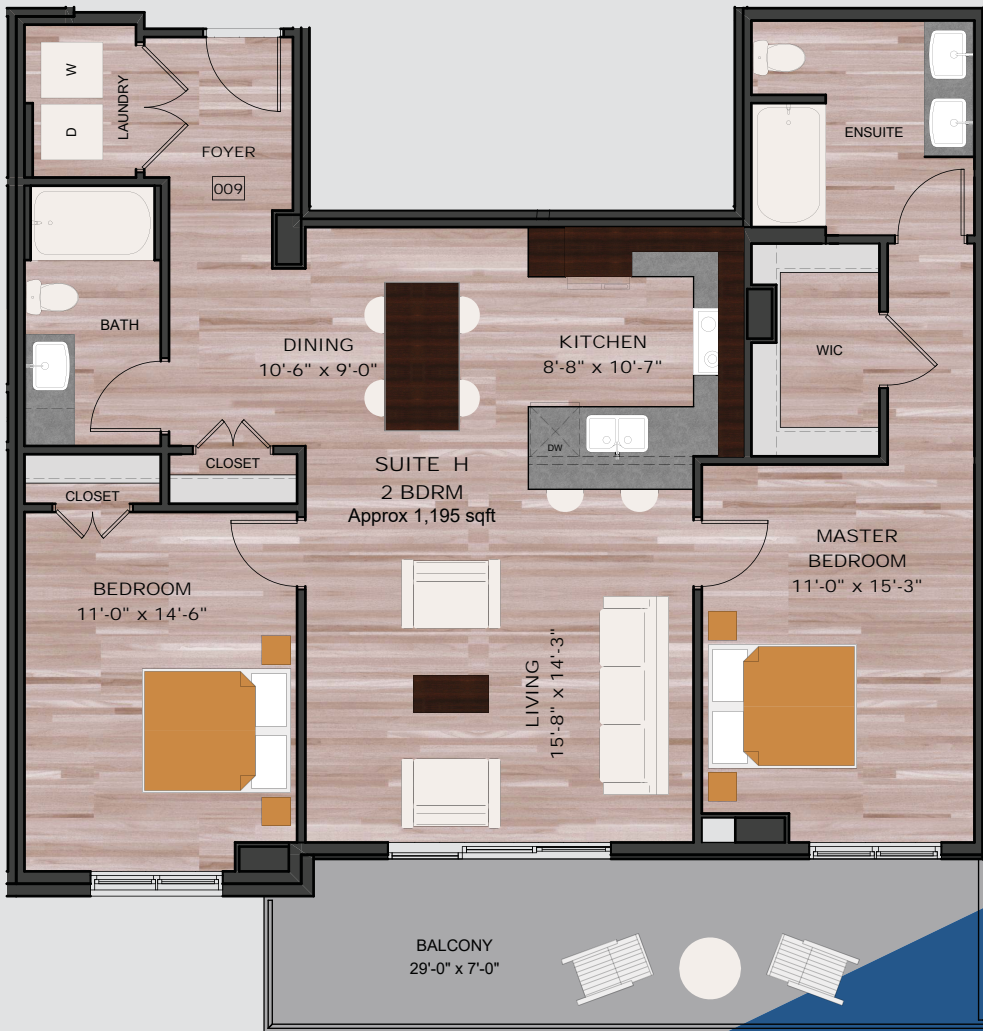

The BOSS plaza

2 Bedroom

FEATURES

- Granite countertops
- Six appliances
- Balcony on floors 3-8
- Private terraces on 2nd floor
- Stainless steel appliances in kitchen
- Walk-in closet options
- Kitchen Island
- High-end finishes
- Extended windows